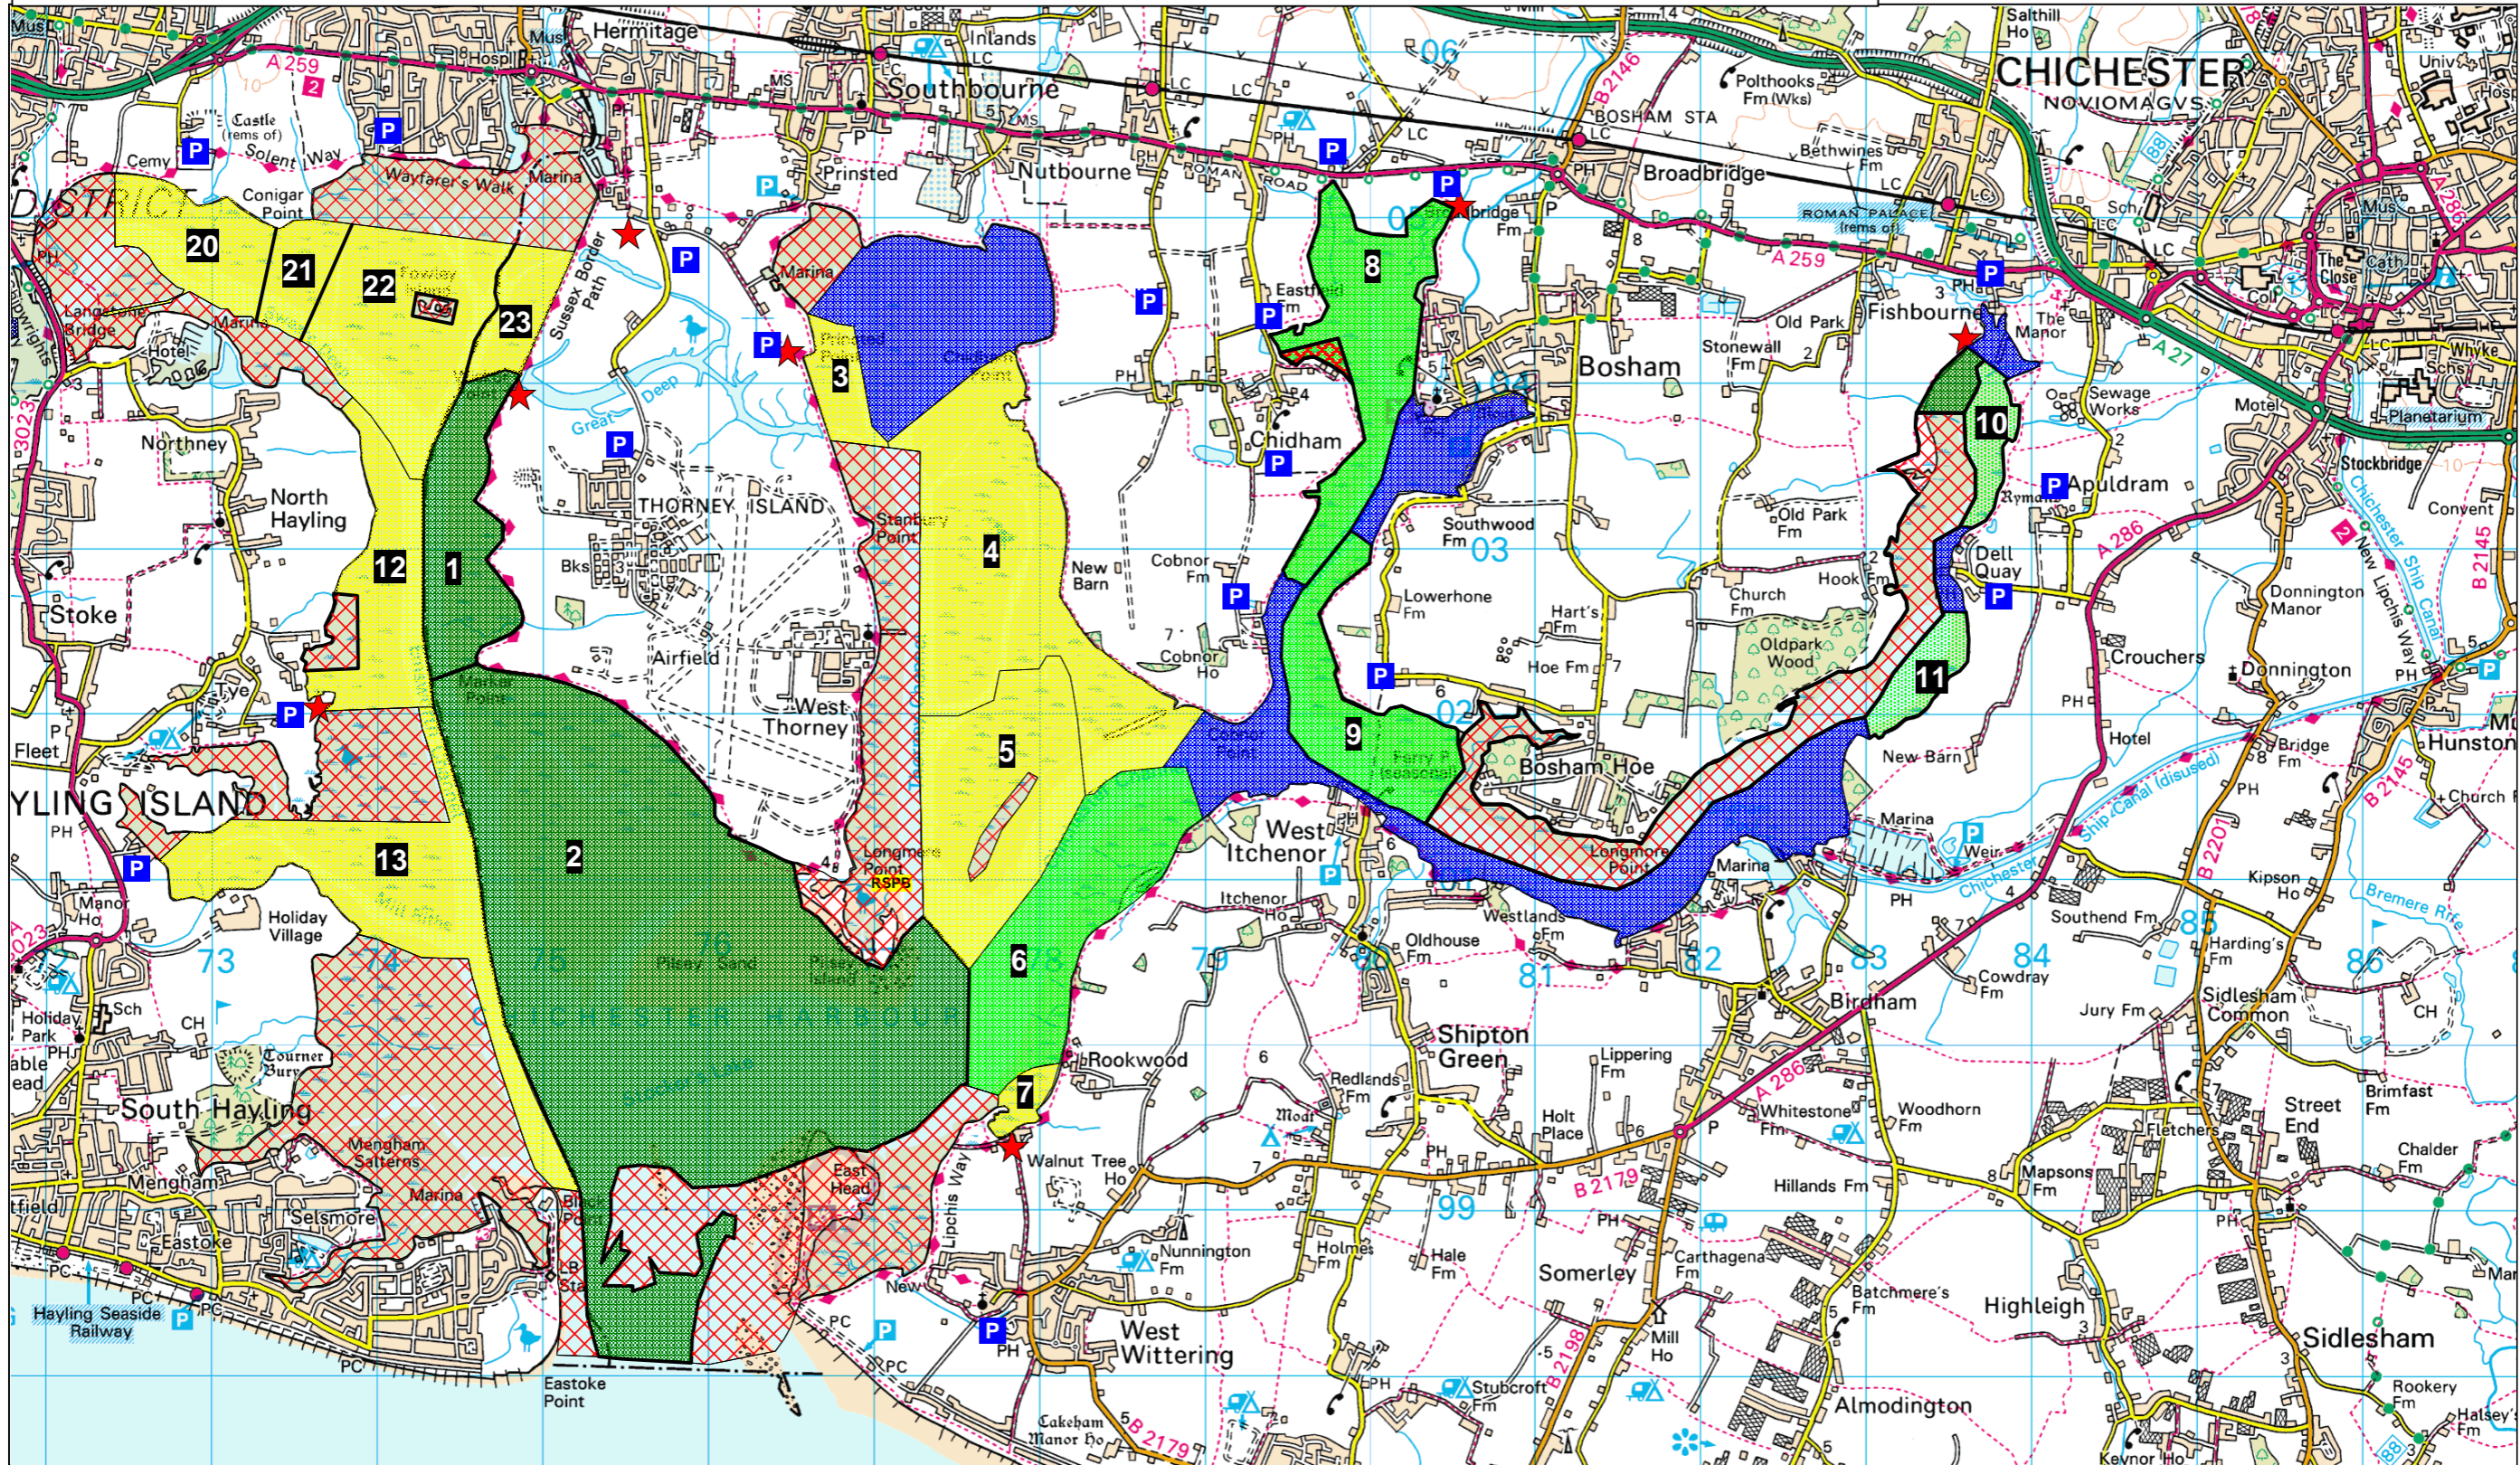

# Chichester Wildfowlers' Association Chichester Harbour - overview of all areas

Reproduced from Ordnance Survey digital map (c) Crown copyright 2002. All rights reserved.

KEY	
	Shooting area - dog required
	Shooting area - no dog required
	Booking in shooting area
	Strictly no shooting
	Leased & wardened - no shooting
	Recommended access
	Recommended parking